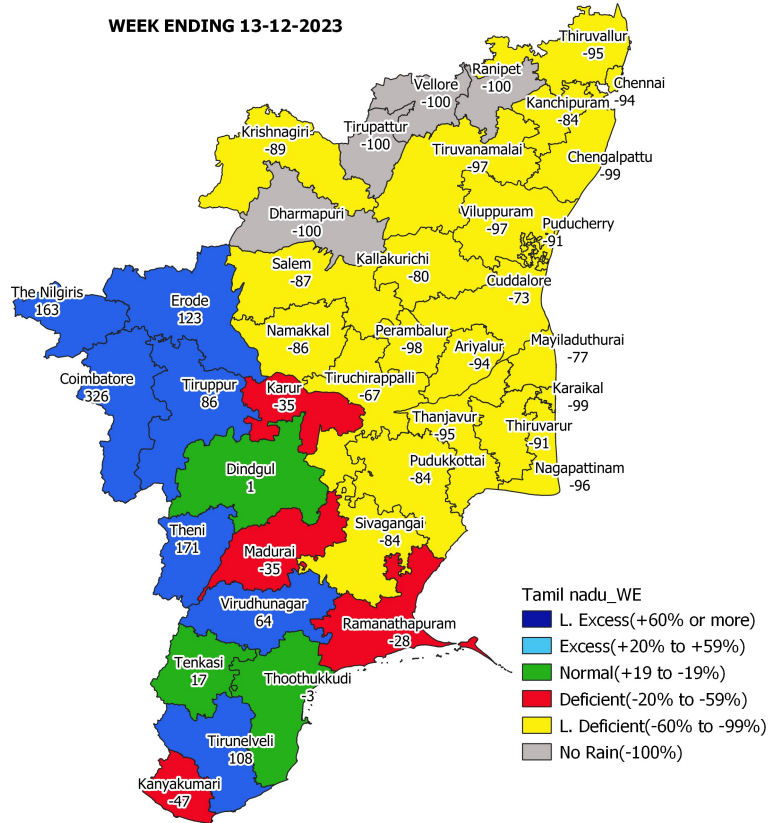

TAMILNADU DISTRICTS

WEEK ENDING 13-12-2023