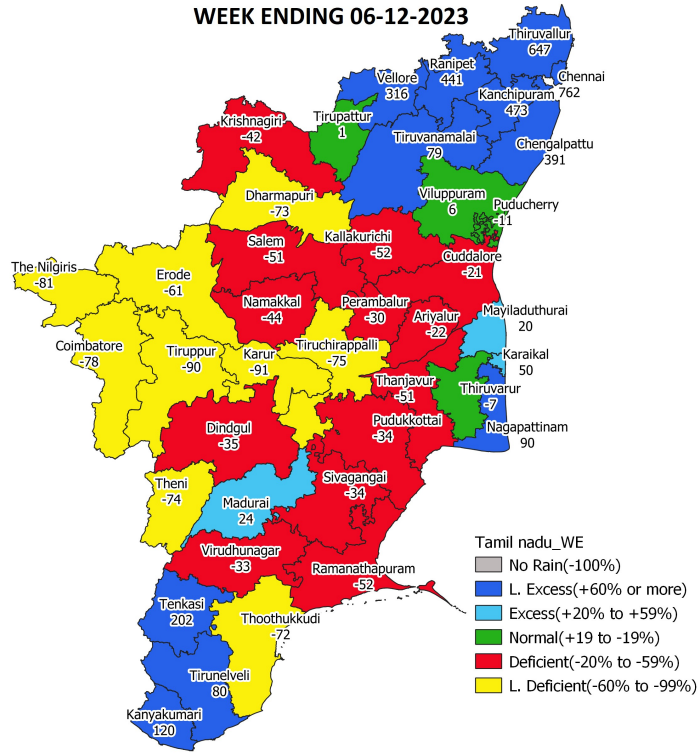

TAMILNADU DISTRICTS

WEEK ENDING 06-12-2023